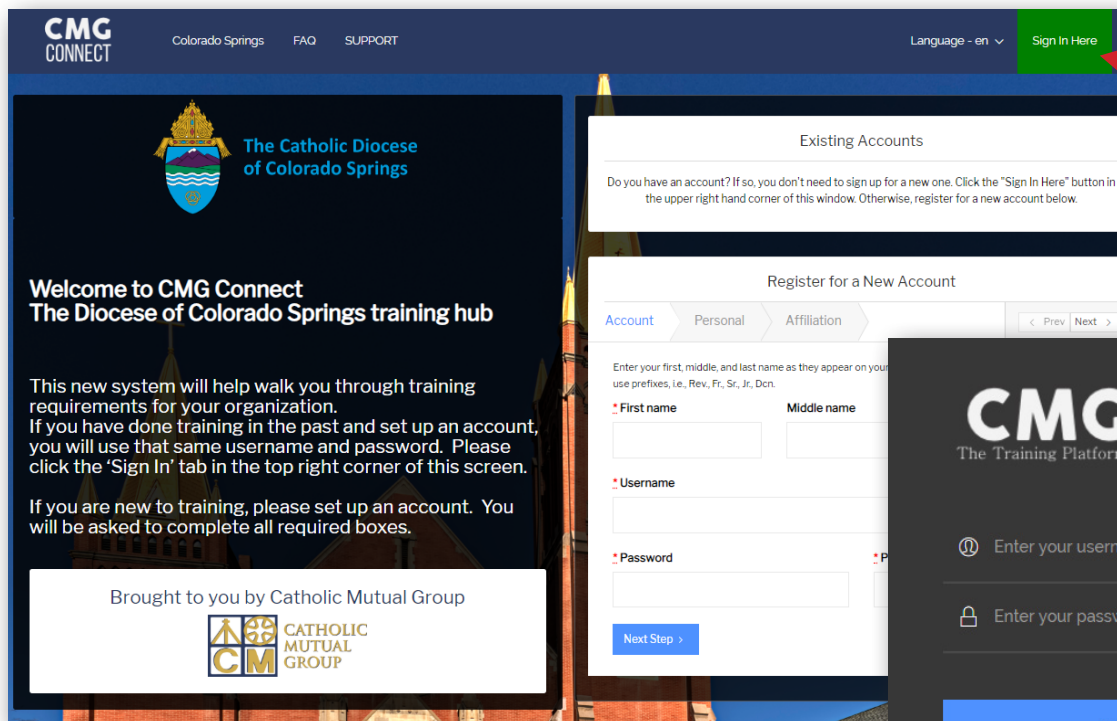

Click here to Sign in.

Please do not create a new account.