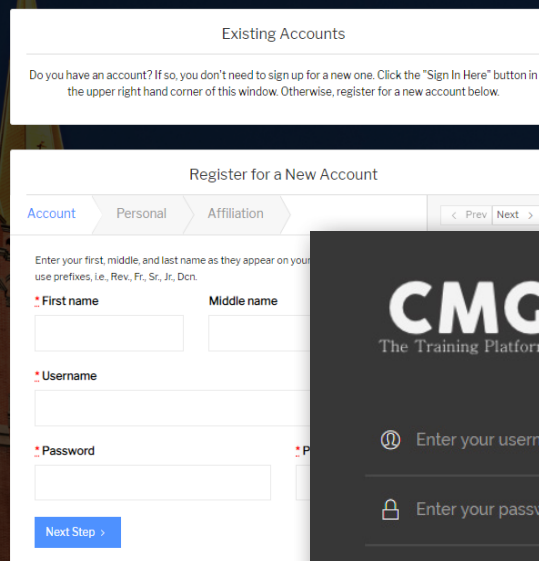

Diocese of Colorado Springs 2019-2020 Online Update

Safe Environment Training: *Social Media and Computer Security*

Getting Started:

1. Go to <https://ColoradoSprings.cmgconnect.org/> and click the green 'Sign In' button at the top right corner of the page.
Your username may be your email address OR a combination of:
FirstName.LastName.docs (Example: *Susan.Smith.docs*) and the password **safe**.
If you have accessed your account before, your credentials will be your previously established username and password.
2. Your dashboard will show you the required and optional training curriculums that have been customized for your particular role within the Diocese.
3. Click **Start Curriculum** for the *2019-2020 ONLINE Update Safe Environment Training: "Social Media and Computer Security" - Colorado Springs* title under your Required Training Curriculums section.
You do **not** need to open or complete the Foundational Training curriculum
4. If needed, you can access your completion certificate after you are certified by returning to the training dashboard and clicking **Download Certificate**.

For more information, please use your FAQ or Support tab at the top of the screen.

Click here to Sign in.

Please do not create a new account.

- You already have an account. Please log in using your existing credentials.